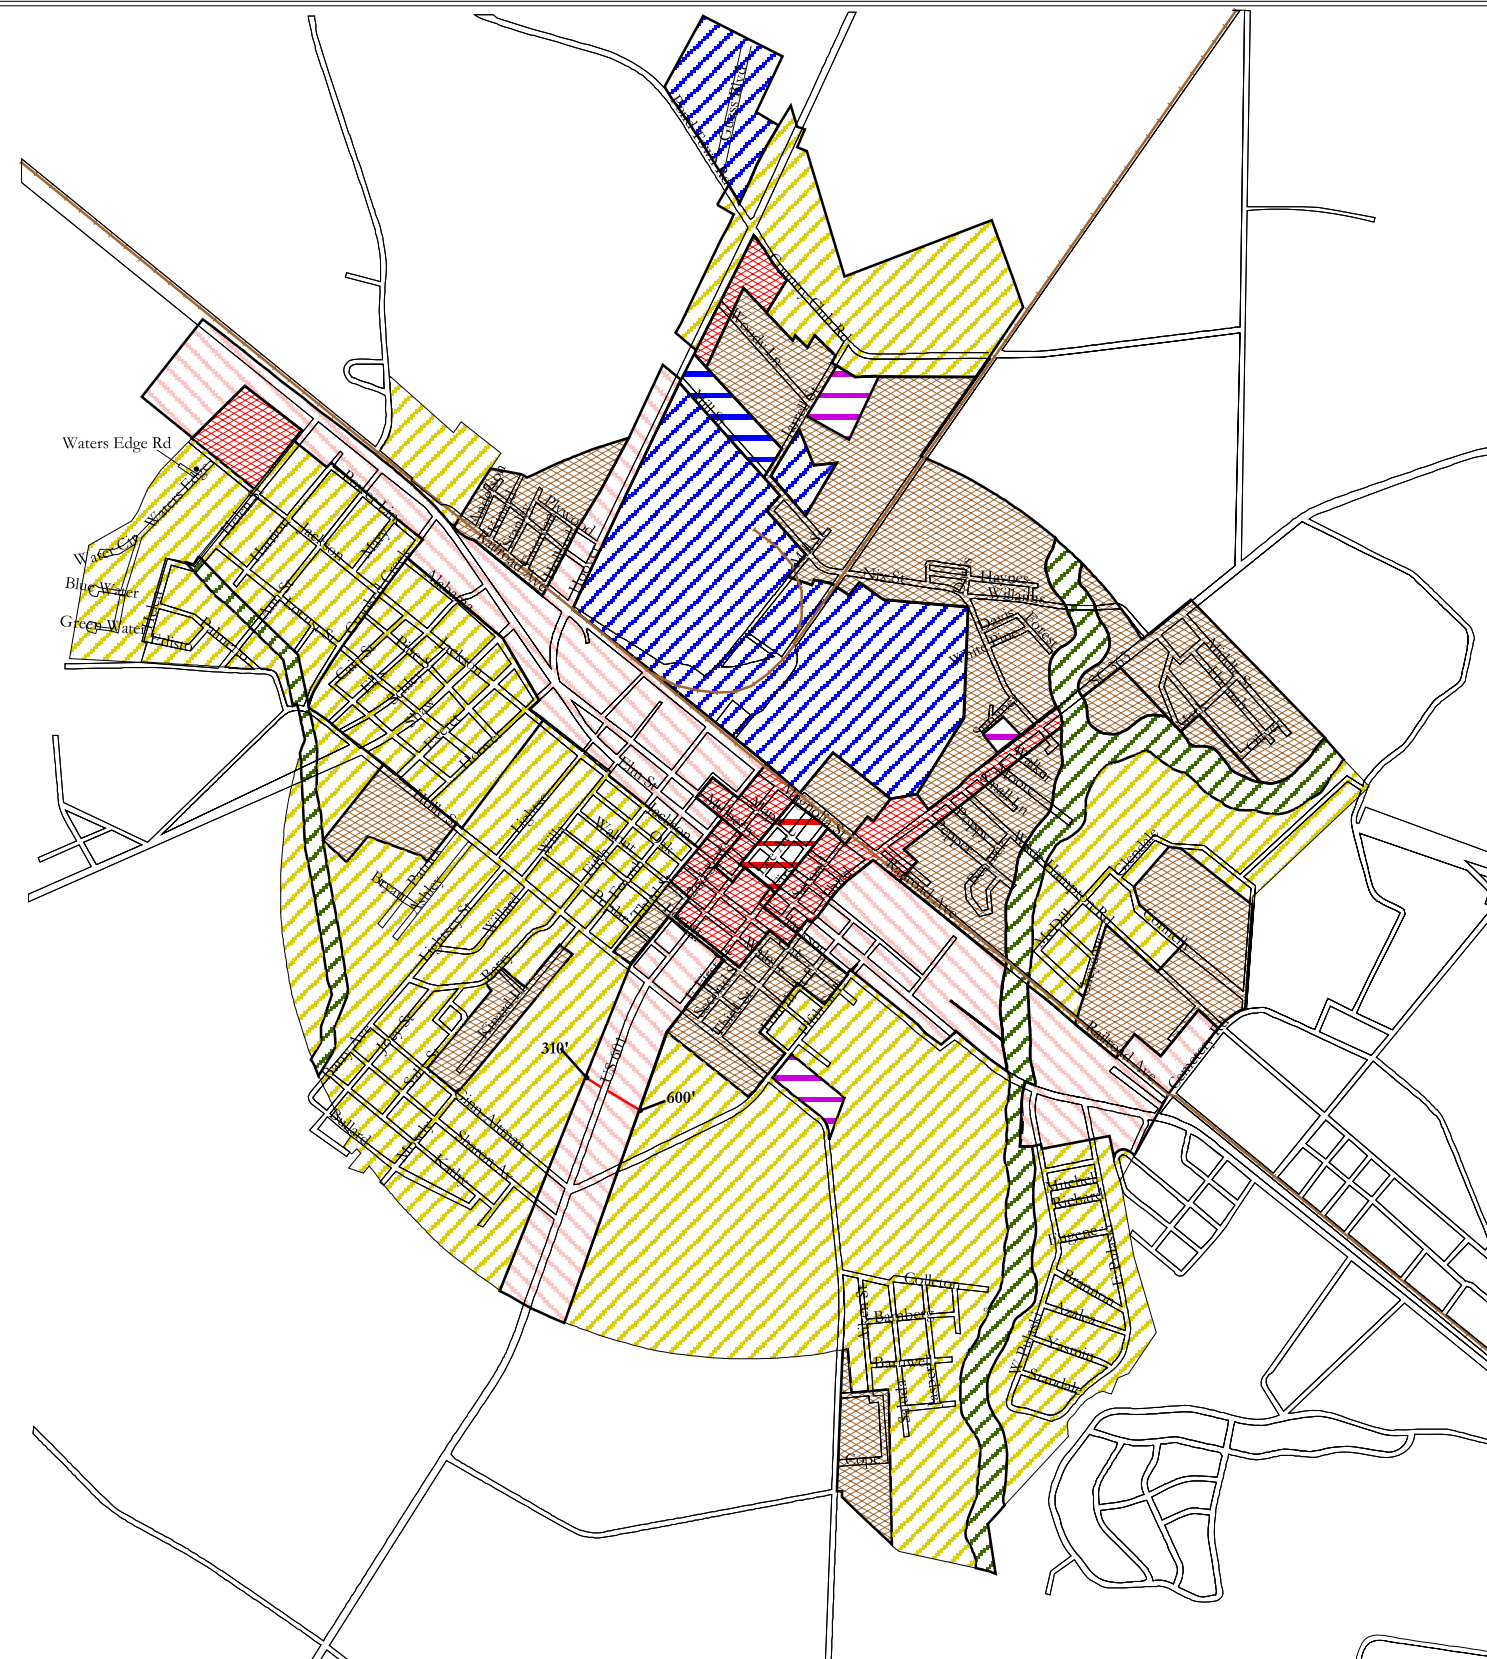

Town of Hampton Official Zoning Map

Zoning

-  **BI Basic Industrial**
-  **LI Light Industrial**
-  **CP Conservation Preservation**
-  **CC Core Commercial**
-  **HC Highway Commercial**
-  **G\OCD General\Office Commercial**
-  **MH Mobile Home**
-  **GR General Residential**
-  **SF Single Family Residential**
-  **Railroad**
-  **Town Limits**